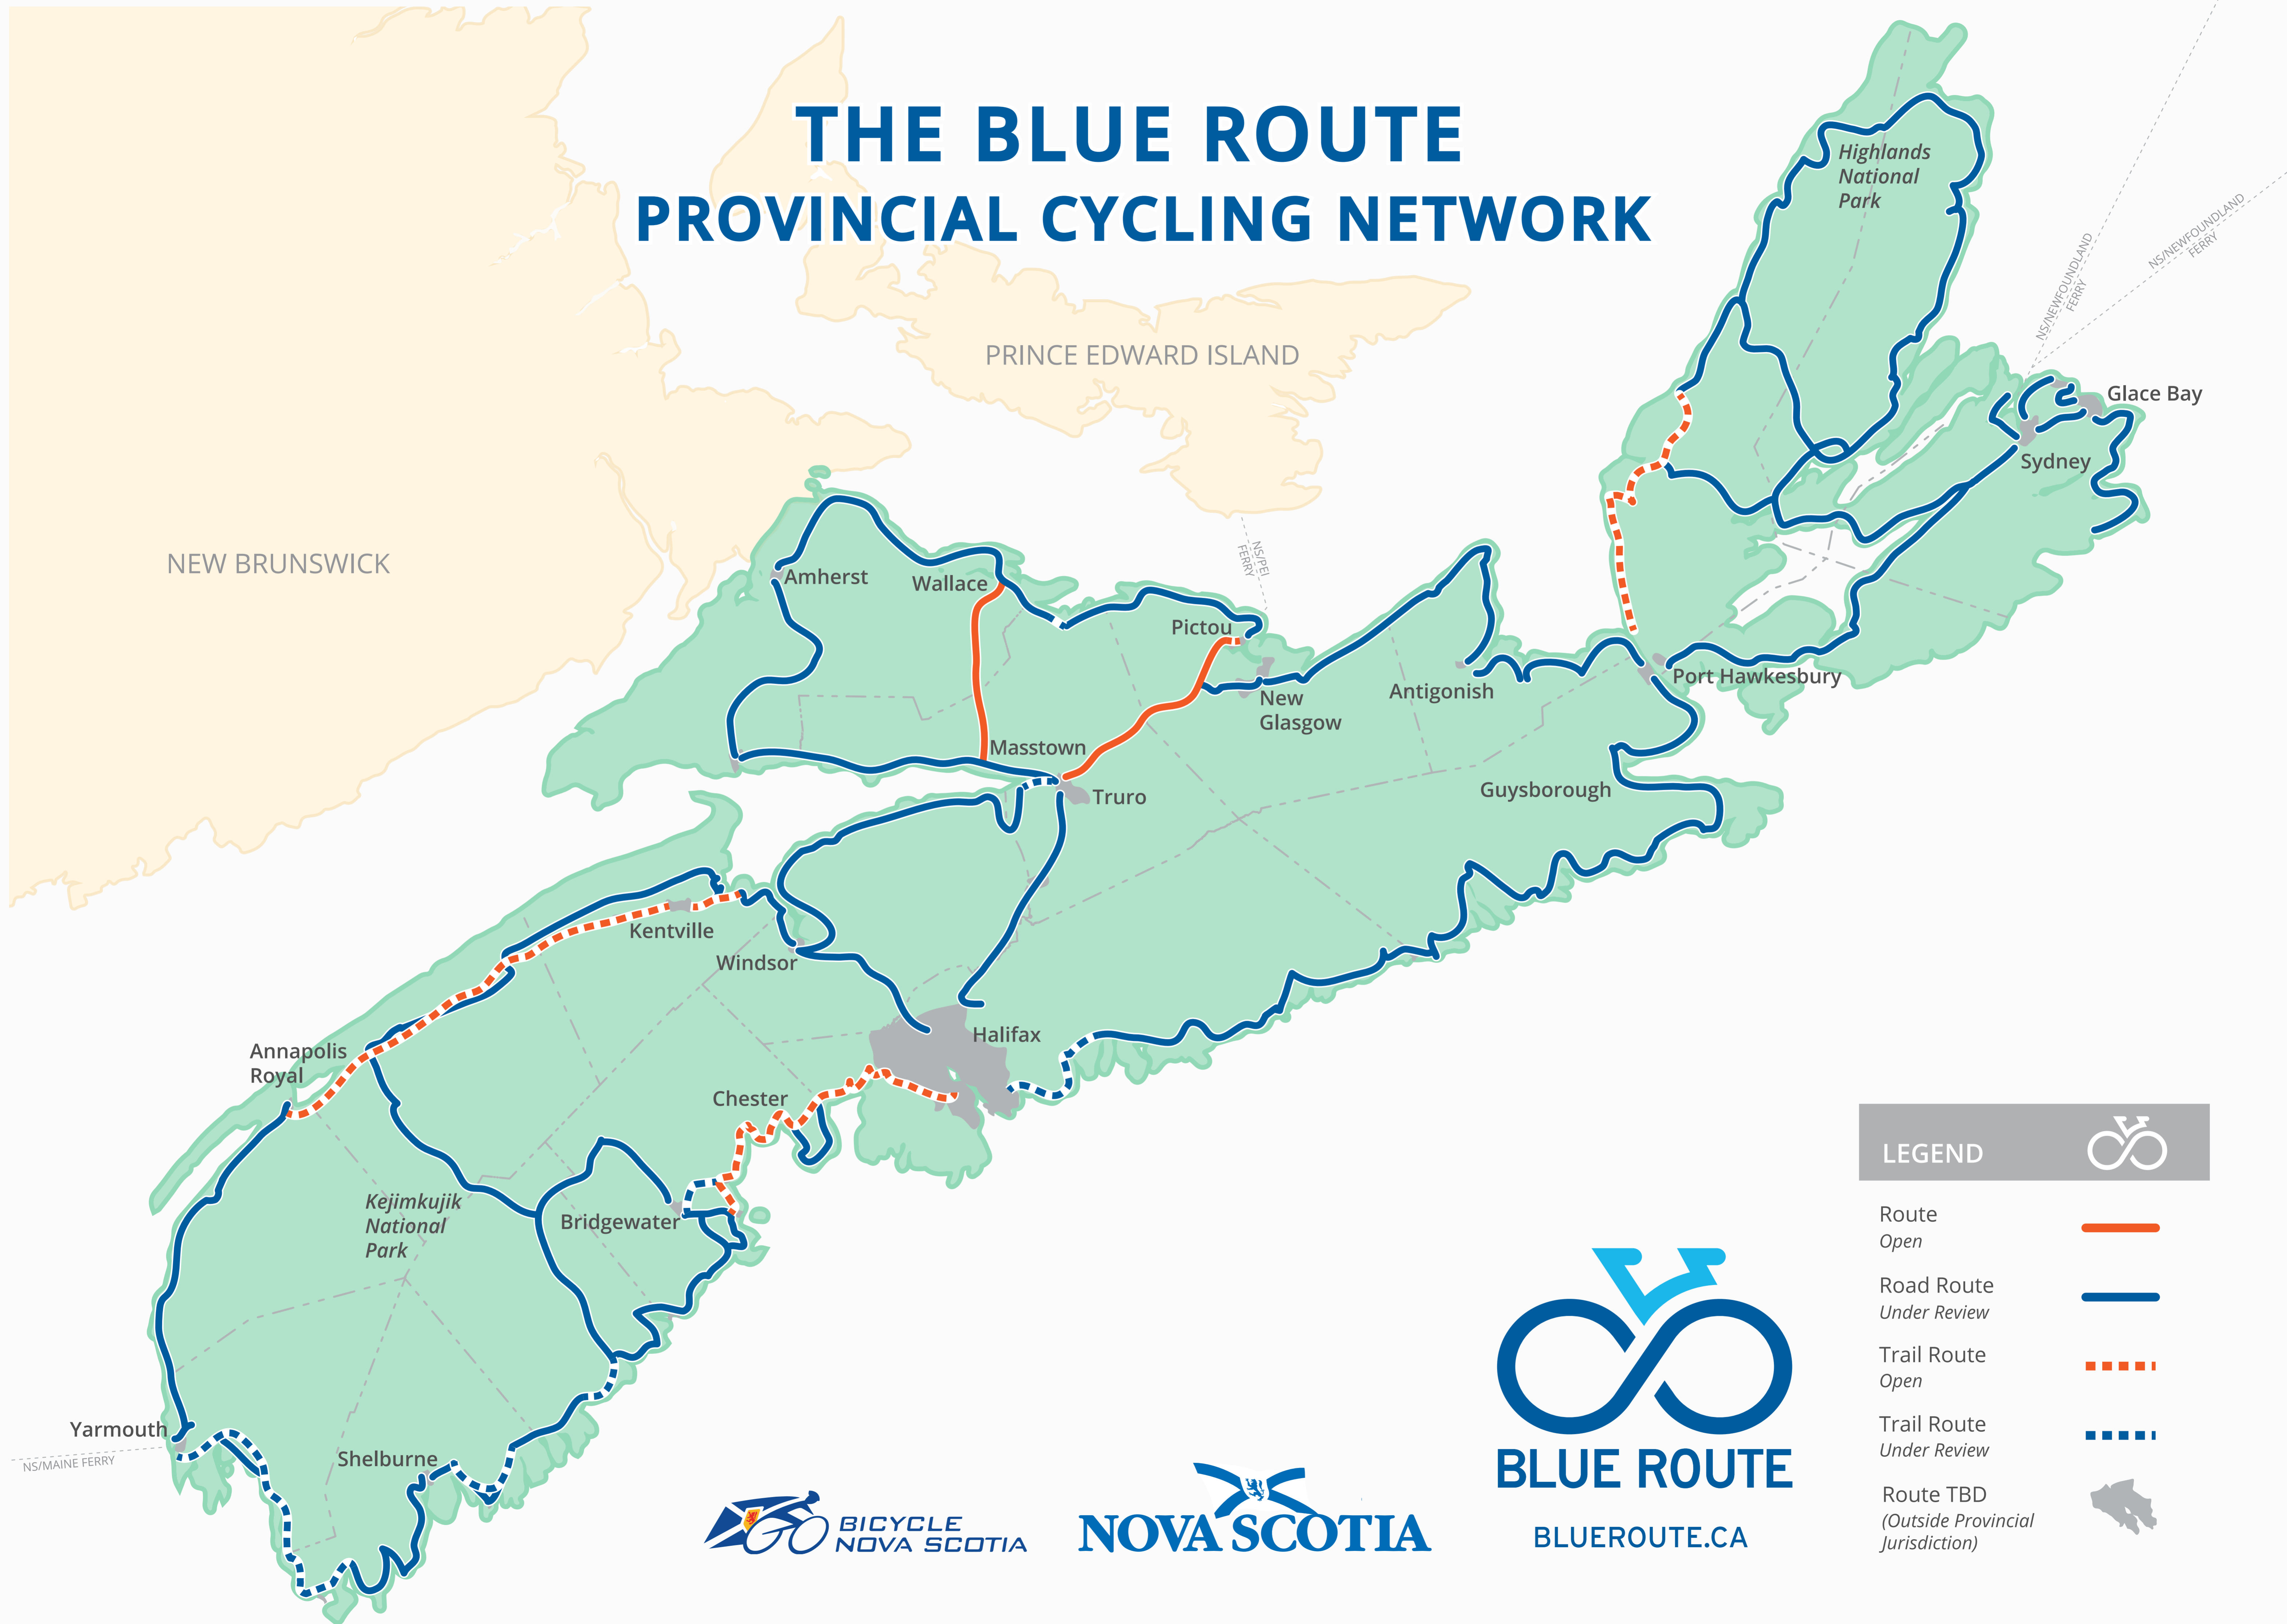

THE BLUE ROUTE PROVINCIAL CYCLING NETWORK

LEGEND

- Route Open 
- Road Route Under Review 
- Trail Route Open 
- Trail Route Under Review 
- Route TBD (Outside Provincial Jurisdiction) 

BLUE ROUTE
BLUEROUTE.CA