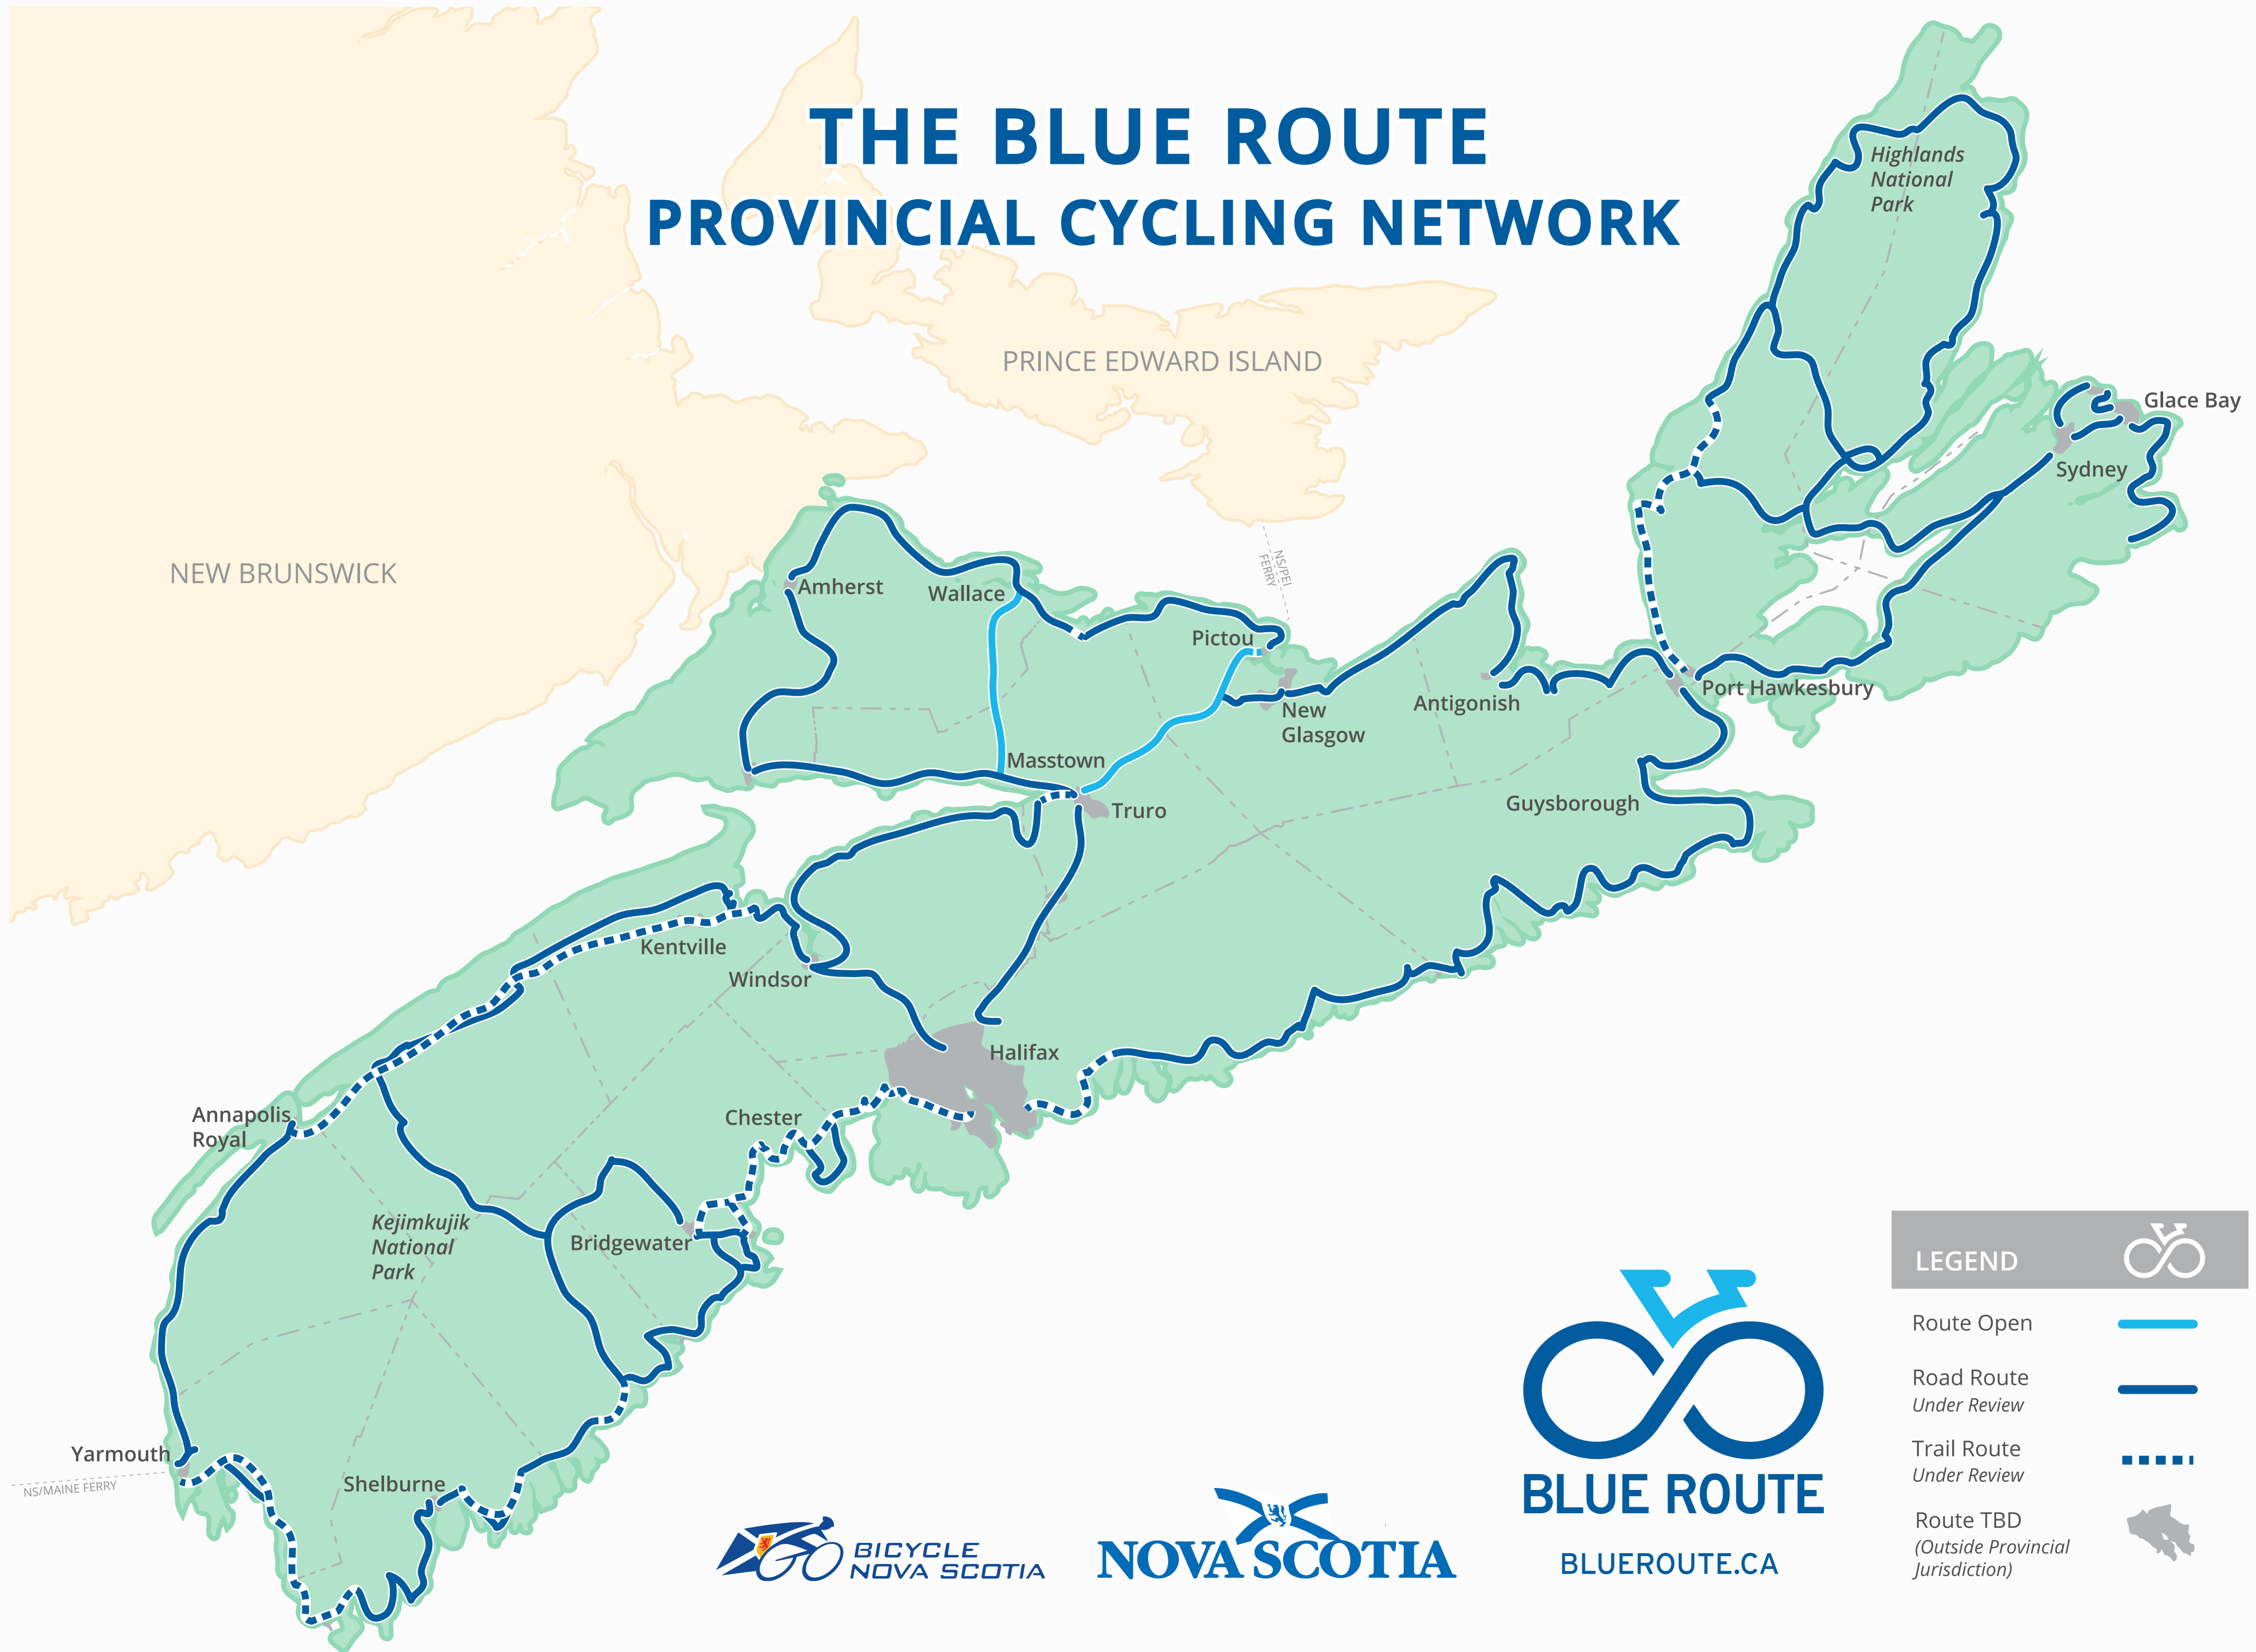

THE BLUE ROUTE PROVINCIAL CYCLING NETWORK

LEGEND 

- Route Open 
- Road Route Under Review 
- Trail Route Under Review 
- Route TBD (Outside Provincial Jurisdiction) 

BLUE ROUTE
BLUEROUTE.CA