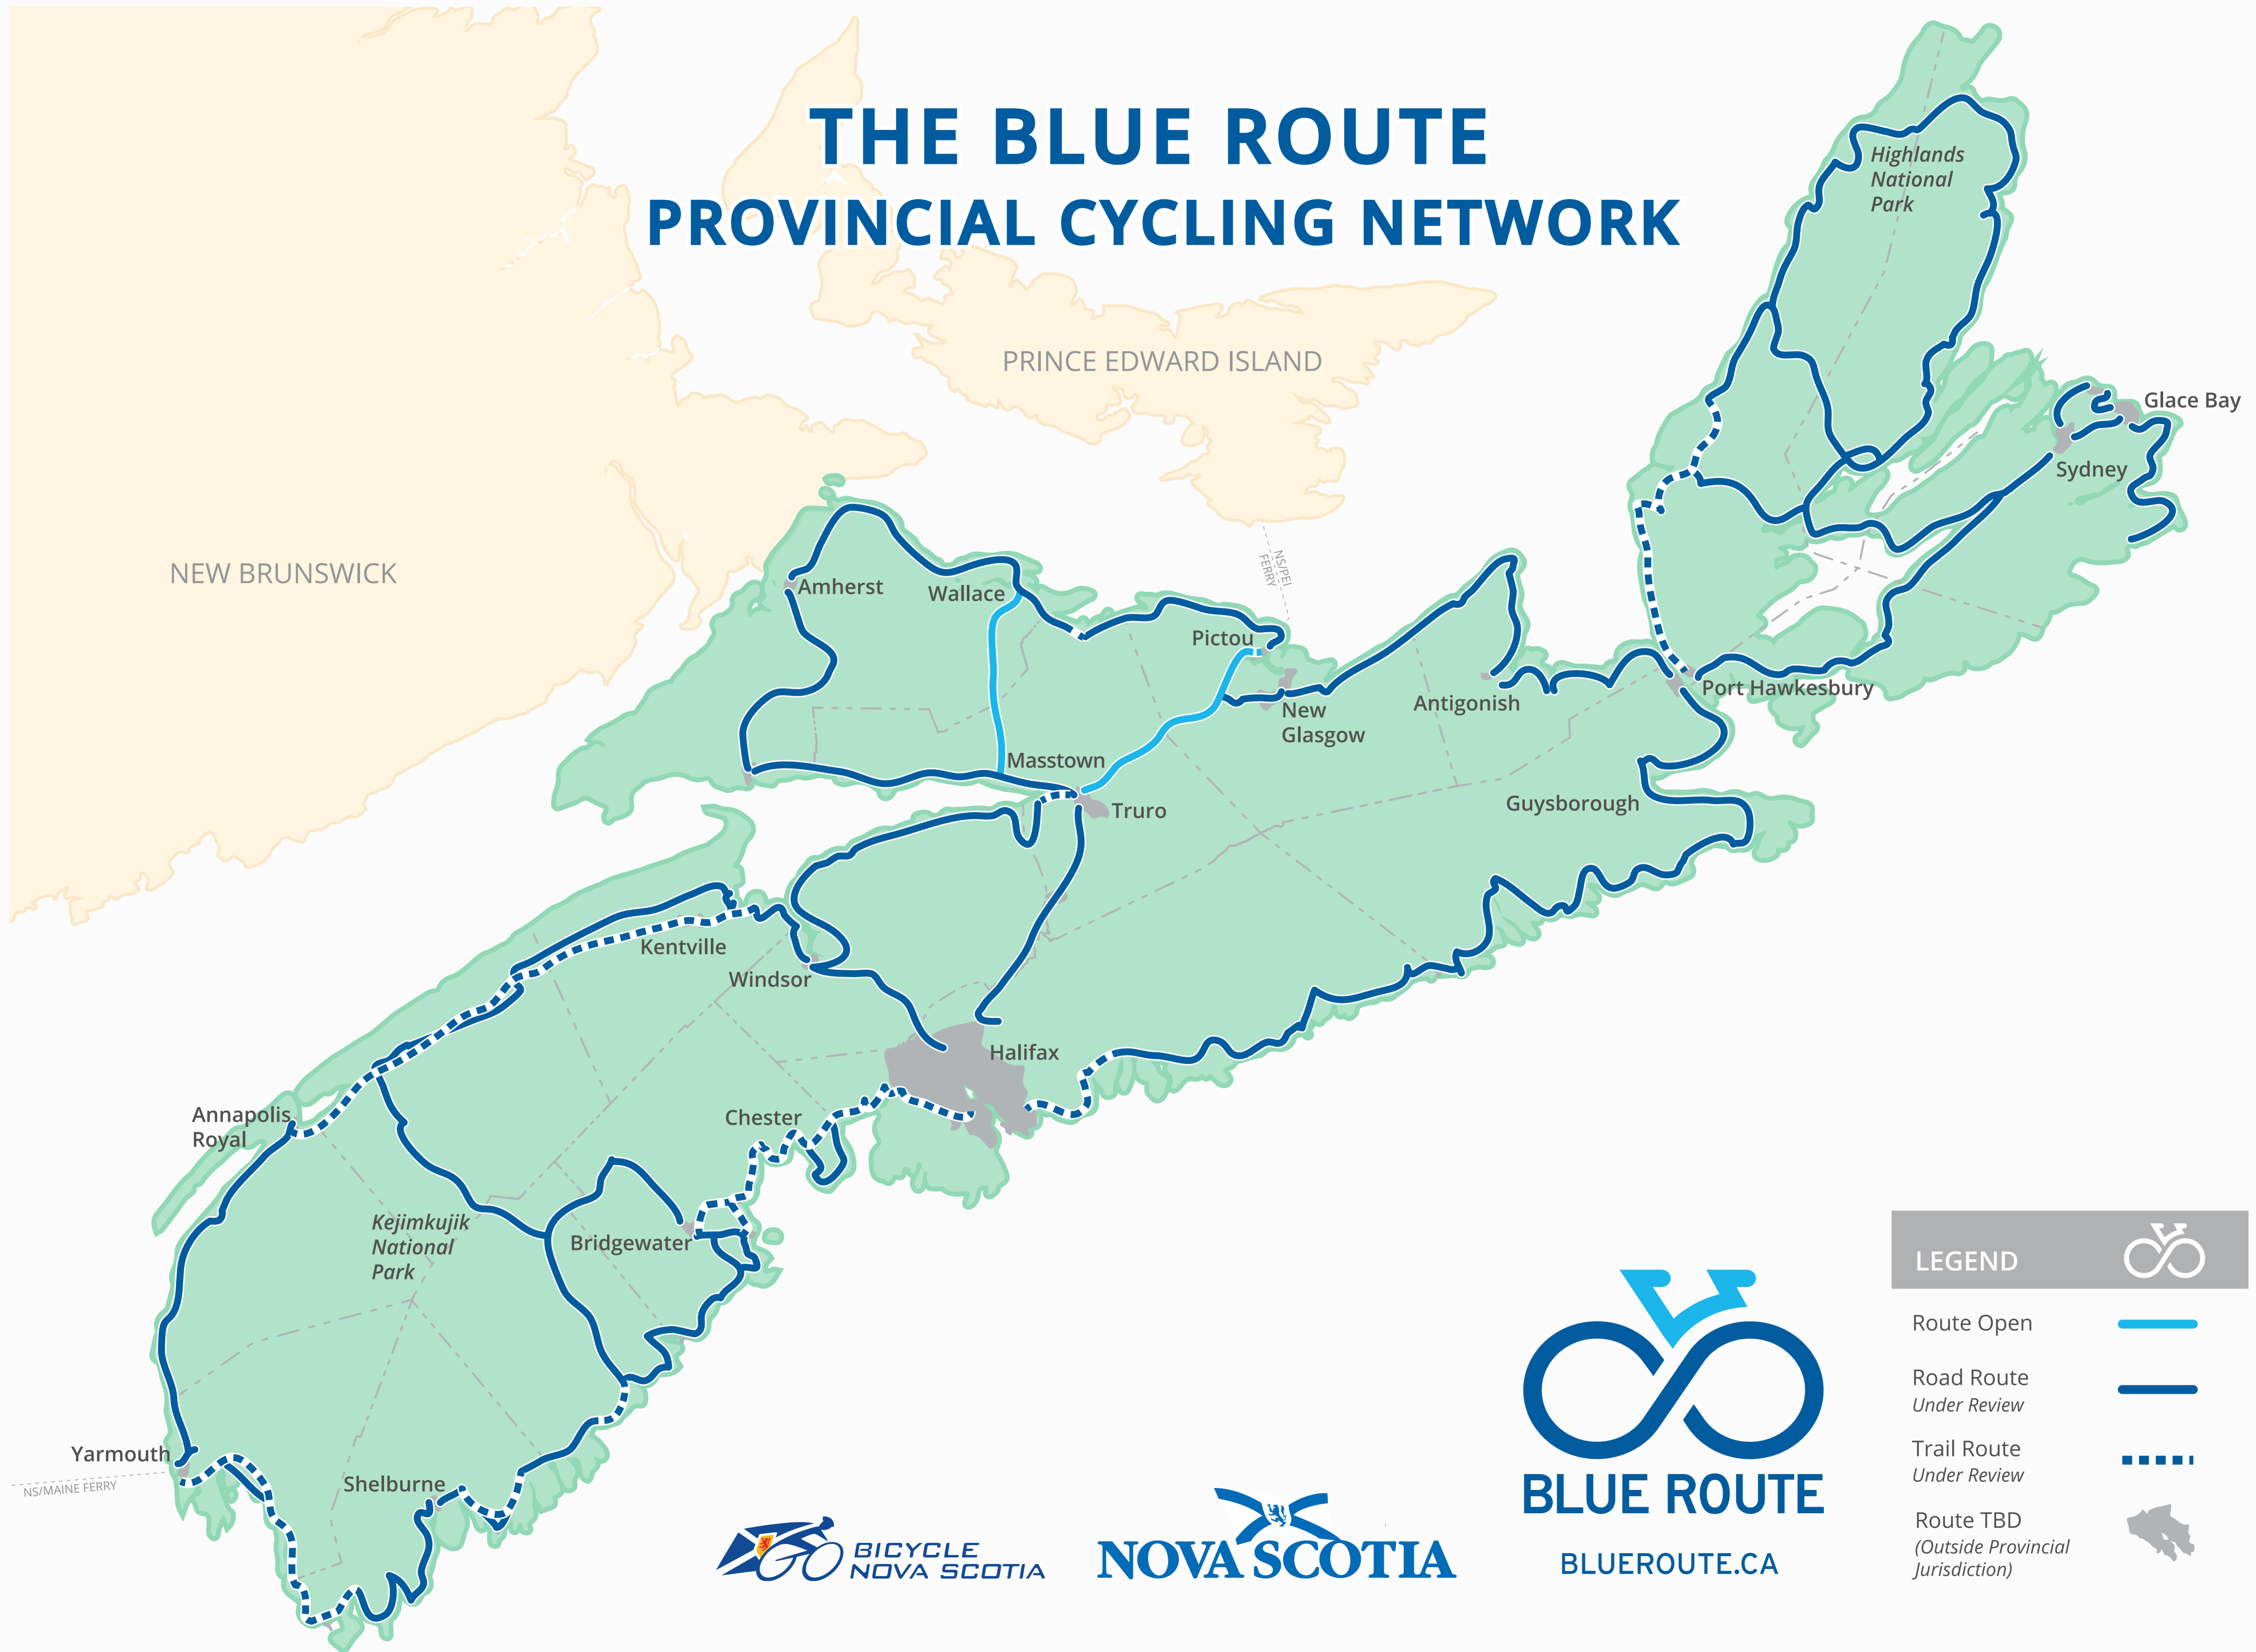

# THE BLUE ROUTE PROVINCIAL CYCLING NETWORK

**LEGEND** 

- Route Open 
- Road Route Under Review 
- Trail Route Under Review 
- Route TBD (Outside Provincial Jurisdiction) 

**BLUE ROUTE**  
BLUEROUTE.CA